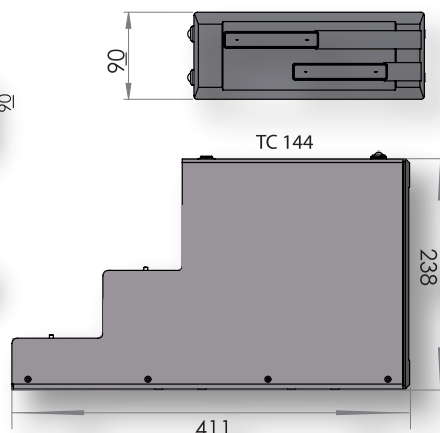

- Side printing on porous or non-porous surfaces
- Up to 60m/min for a resolution of 180dpi (120m/min for 90dpi)
- Priming button and ink-low built-in
- Easy installation
- Low annual maintenance
- Industrial and compact
- Up to 576 mm of print-band driven by one controller

TC144

TC SERIES

Compact High Resolution Ink Jet Printer

www.ale.fr

Advanced Specifications

- Print characters from 0.7 to 144mm
- Print text / logos / images / barcodes / date / time / variable data / etc ...
- Side printing on most type of porous or non-porous substrates (depending on the ink type)
- Driven from a Master-Series controller, up to 8 TC heads from one controller (4 using TC144)
- Connects to controller with 1.8m cable (longer cable as an option)
- Industrial, compact and robust design
- Easy installation and low annual maintenance
- Supplied with cable and mounting accessories

Applications

Printing on paper / cardboard porous-recycled or varnished / wood / EPS / building materials / plastic-paper bags / fabrics / straps / etc ...

Type	TC 18	TC 54	TC 72-35pL	TC 72-80pL	TC 144-35pL	TC 144-80pL
Printing height	18 mm	54 mm	72 mm	72 mm	144 mm	144 mm
Printing speed at 180dpi	42 m/min	50 m/min	60 m/min	38 m/min	60 m/min	38 m/min
Oil based inks	✓	✓	✓	✓	✓	✓
Solvent based inks	✓	✓	✓	✓	✓	✓
Drop size	80 pL	60 pL	35 pL	80 pL	35 pL	80 pL
Resolution	90-360 dpi	90-360 dpi	90-360 dpi	90-360 dpi	90-360 dpi	90-360 dpi
Printing frequency	4.8 kHz	6 kHz	7.1 kHz	4.3 kHz	7.1 kHz	4.3 kHz
Height of lower dot from base	34 mm	42 mm	50 mm	50 mm	50 mm	50 mm
Weight	3,1 kg	3,3 kg	3,3 kg	3,3 kg	4,1 kg	4,1 kg

Dimensions:

Refer to the operator manual for more details

TC 18/54/72

TC 144

YouTube **ALE SARL**

156, Avenue de Pressensé - 69200 Vénissieux - France - www.ale.fr
 Tel. : +33 437 900 199 - Fax : +33 478 002 218 - email : contact@ale.fr