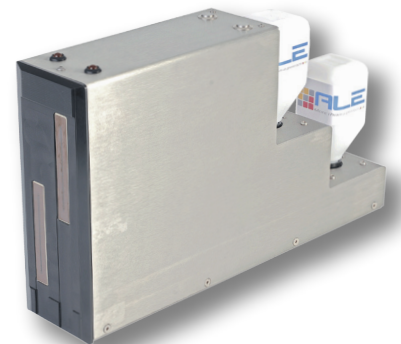

TC SERIES

Compact High Resolution Ink Jet Printers

www.ale.fr

4 Models

- TC18 mm
- TC54 mm
- TC72 mm 35 or 80 pL
- TC144 mm 35 or 80 pL

Available for porous or non-porous substrates

TC18, TC54 & TC72

Main Specifications

- Side printing on porous or non-porous surfaces
- Up to 60m/min for a resolution of 180dpi (120m/min for 90dpi)
- Priming button and ink-low built-in
- Easy installation
- Low annual maintenance
- Industrial and compact
- Up to 576 mm of print-band driven by one controller

TC144

TC SERIES

Compact High Resolution Ink Jet Printer

www.ale.fr

Advanced Specifications

- Print characters from 0.7 to 144mm
- Print text / logos / images / barcodes / date / time / variable data / etc ...
- Side printing on most type of porous or non-porous substrates (depending on the ink type)
- Driven from a Master-Series controller, up to 8 TC heads from one controller (4 using TC144)
- Connects to controller with 1.8m cable (longer cable as an option)
- Industrial, compact and robust design
- Easy installation and low annual maintenance
- Supplied with cable and mounting accessories