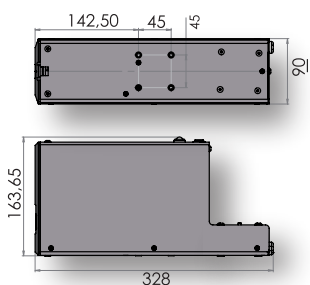

TC144

TC SERIES

Compact High Resolution Ink Jet Printer

www.ale.fr

Advanced Specifications

- Print characters from 0.7 to 144mm
- Print text / logos / images / barcodes / date / time / variable data / etc ...
- Side printing on most type of porous or non-porous substrates (depending on the ink type)
- Driven from a Master-Series controller, up to 8 TC heads from one controller (4 using TC144)
- Connects to controller with 1.8m cable (longer cable as an option)
- Industrial, compact and robust design
- Easy installation and low annual maintenance
- Supplied with cable and mounting accessories

Applications

Printing on paper / cardboard porous-recycled or varnished / wood / EPS / building materials / plastic-paper bags / fabrics / straps / etc ...

Type	TC 18	TC 54	TC 72-35pL	TC 72-80pL	TC 144-35pL	TC 144-80pL
Printing height	18 mm	54 mm	72 mm	72 mm	144 mm	144 mm
Printing speed at 180dpi	42 m/min	50 m/min	60 m/min	38 m/min	60 m/min	38 m/min
Oil based inks	✓	✓	✓	✓	✓	✓
Solvent based inks	✓	✓	✓	✓	✓	✓
Drop size	80 pL	60 pL	35 pL	80 pL	35 pL	80 pL
Resolution	90-360 dpi	90-360 dpi	90-360 dpi	90-360 dpi	90-360 dpi	90-360 dpi
Printing frequency	4.8 kHz	6 kHz	7.1 kHz	4.3 kHz	7.1 kHz	4.3 kHz
Height of lower dot from base	34 mm	42 mm	50 mm	50 mm	50 mm	50 mm
Weight	3,1 kg	3,3 kg	3,3 kg	3,3 kg	4,1 kg	4,1 kg

Dimensions:

Refer to the operator manual for more details

TC 18/54/72

TC 144

YouTube **ALE SARL**

156, Avenue de Pressensé - 69200 Vénissieux - France - www.ale.fr
 Tel. : +33 437 900 199 - Fax : +33 478 002 218 - email : contact@ale.fr